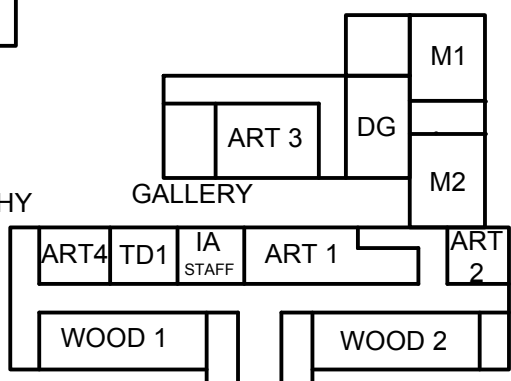

NHS SCHOOL MAP

D BLOCK
GROUND
FLOOR

D BLOCK
MIDDLE
FLOOR

D BLOCK
TOP
FLOOR

C BLOCK
GROUND
FLOOR

C BLOCK
MIDDLE
FLOOR

C BLOCK
TOP
FLOOR

THE
LEARNING
HUB

J BLOCK
STAFFHOUSE
RECORDING
STUDIO

SASS
STAFF

K BLOCK

LIBRARY

SNR STUDY

LAST

L BLOCK

CULTURAL
CENTRE

UNIFORM
SHOP

SUPPORT
STAFF

B BLOCK
GROUND
FLOOR

FATTS
STAFF

DRAMA

TOILET FIRST AID

INTERVIEW
ROOM
A BLOCK
GROUND
FLOOR

MUSIC 1 VET CAREERS

B BLOCK
TOP
FLOOR

SASS
LUNCH
ROOM

HSIE
STAFF

PRINCIPAL

ADMIN

GENERAL
OFFICES

FINANCE
ROLLS

DEPUTY