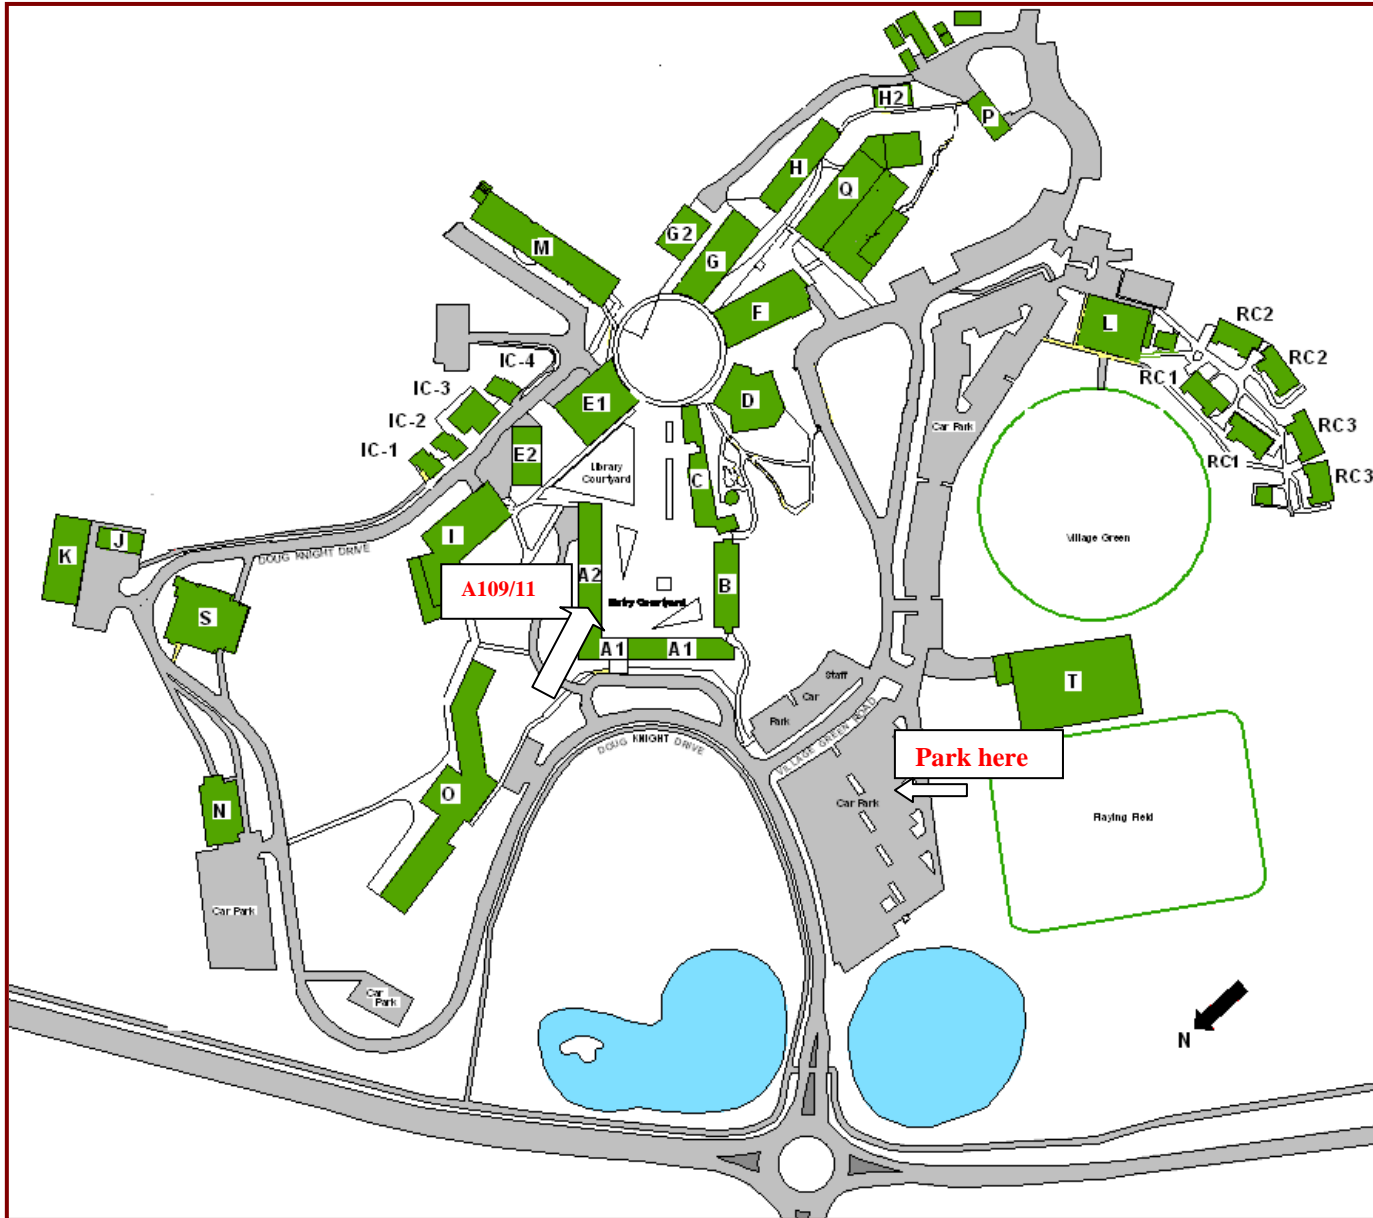

# COFFS HARBOUR EDUCATION CAMPUS SITE MAP

## Legend

A1	Block A	Administration
A2	Block A	Computing and Business
B	Block B	Learning Spaces and Staff Offices
C	Block C	Learning Spaces and Staff Offices
D	Block D	Lecture Theatre
E1	Block E	Library
E2	Block E	Learning Spaces
F	Block F	Student Services
G	Block G	Art and Technology
H	Block H	Sciences
H2	Block H2	Nursing
I	Block I	Tourism and Hospitality
J	Block J	Site Services
K	Block K	Metal Fabrication
L	Block L	Multi-Purpose Centre
M	Block M	Staff Offices, Learning Spaces & SCU Student Centre
N	Block N	Engineering Workshops
O	Block O	Lecture Theatre, Staff Offices, Learning Studies
P	Block P	Rural Studies
Q	Block Q	Nursing
S	Block S	Automotive Workshop
T	Block T	Student Sports Centre
RC	Residential College	
IC	Innovation Centre	